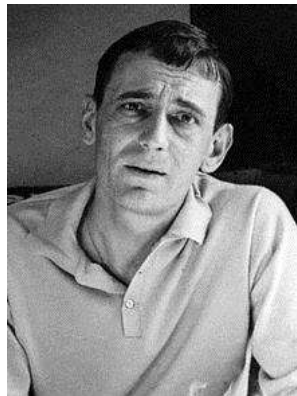

My Hero

by Willis Hall

When interpreting and analysing a poem, we need to first know the poet's background so that we are better able to relate it to what he or she may be trying to convey.

Source:en.wikipedia.org

About the Poet

Willis Edward Hall was born on April 6, 1929 in Hunslet, Leeds, England. He was an English playwright and also a radio and television writer. In his younger days, he volunteered for the regular army in the National Service where he served as a signals corporal in Malaya. Here he started writing plays that were later broadcast on Radio Malaya and designed sets for Singapore little Theatre.

Throughout his writing career, Hall wrote more than a dozen children's books, wrote radio and television plays as well as scripts for musicals. Following his fight with esophageal cancer, Hall passed away on March 7, 2005 at the age of 76.